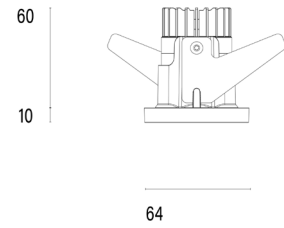

101 06 000103.013

Model

Name	Mono 060 Type 1 Recessed Downlighter
Finish	Structured White
Area	Indoor / Outdoor

System

Power (Luminaire)	6.8W
Power (System)	8W
Voltage	240V-AC
Optics	Rotationally Symmetrical Direct 25°
Colour Temperature	3000°K
Luminous Flux	642lm
TM30	Rf95 Rg103
CRI	Ra98
Lumen Maintenance	L90 B10 50000hrs
Chromacity	<3 McAdam Step Ellipse
Articulation	Fixed
Cut-Out	Round 55mm x 90mm Depth
Ingress Protection	IP44
Control Device	Remote DALI (Included)
Class	III